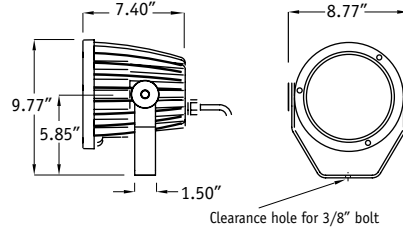

VE8D Vela-8d Yoke
EPA: 0.41 WT: 5 lbs.
(less ballast and box)