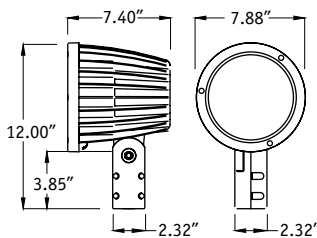

VE8D Vela-8d Swivel
EPA: 0.41 WT: 5 lbs.
(less ballast and box)